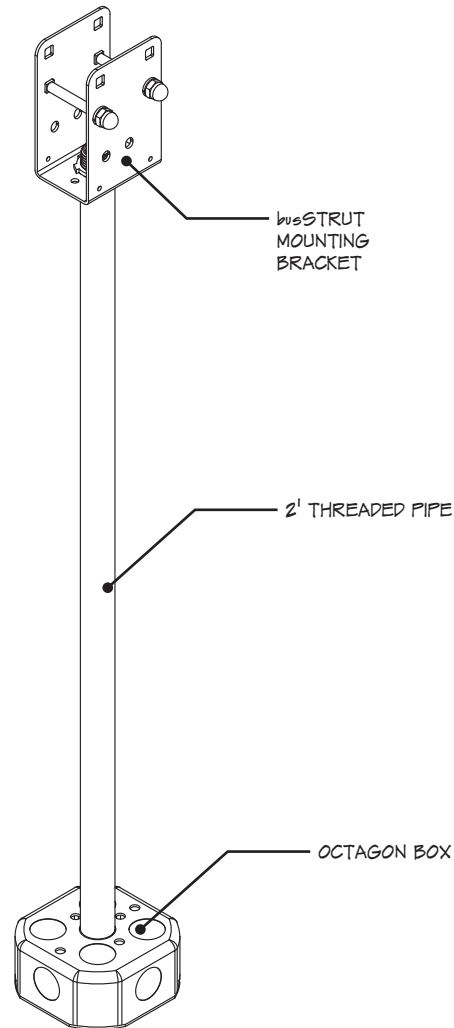

IN-DIRECT MOUNTING BRACKET

Product	Finish (F)	Length	Catalog Number
In-Direct Mount	G=Galvanized B= Black W= White	24"	SCMK-B-24-LB-B

In-Direct Mount consists of a bracket, 24" threaded pipe, with an octagon box attached with blank cover plate.