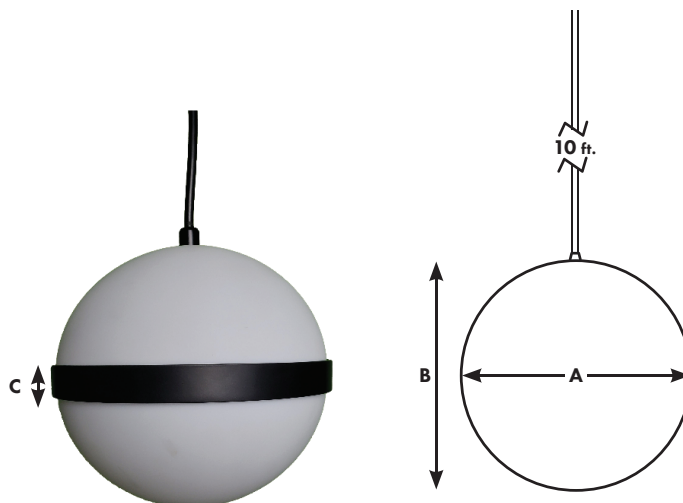

## FEATURES

- Steel band around center of globe
- 10' field-cuttable black cord
- 120V (no transformer required)

## SPECIFICATIONS:

HARDWARE MATERIAL	Steel
SHADE MATERIAL	Acrylic

A	7"
B	7"
C	1"

## LAMPING

- Includes E26 base for use with LED lamp that can be replaced by separating the upper acrylic shade from the lower acrylic shade